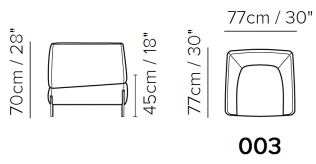

■ Vers. 003

■ Vers. 003

■ Vers. 003

SCHEMATICS

---

## NOTES

- Loose Seat Cushion (the seat cushions of the model are not fixed to the frame)
- Tight Back Cushion (the back cushions of the models are fixed to the frame)
- Wood Frame
- With Feet Assembled (the model will be loaded with feet already mounted on the sofa)
- Feet available in metal finishings 77 (Glossy Chromed) / 78 (Black Chrome)
- Feet height 11,5 cm