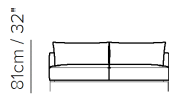

■ Vers. 009

■ Vers. 009

■ Vers. 009

SCHEMATICS

009

009

005

005

NOTES

- Tight Seat Cushion (the seat cushions of the models are fixed to the frame)
- Back Cushion Zippered (the back cushion is attached to the frame through a zipper)
- Wood Frame
- Without Feet Assembled (the feet will be in a bag inside the package)
- Plastic Wrap (the model will be wrapped in a plastic bag)
- Feet available in metal finishings 77 (Glossy Chromed) / 78 (Black Chrome)
- Feet height 21,0 cm