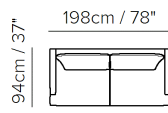

■ Vers. 009

■ Vers. 009

■ Vers. 009

SCHEMATICS

009

009

005

005

NOTES

- Tight Seat Cushion (the seat cushions of the models are fixed to the frame)
- Back Cushion Zippered (the back cushion is attached to the frame through a zipper)
- Wood Frame
- Without Feet Assembled (the feet will be in a bag inside the package)
- Plastic Wrap (the model will be wrapped in a plastic bag)
- Feet available in metal finishings 77 (Glossy Chromed) / 78 (Black Chrome)
- Feet height 21,0 cm