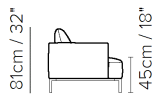

■ Vers. 009

■ Vers. 009

■ Vers. 009

SCHEMATICS

009

009

005

005

NOTES

- Tight Seat Cushion (the seat cushions of the models are fixed to the frame)
- Back Cushion Zippered (the back cushion is attached to the frame through a zipper)
- Wood Frame
- Without Feet Assembled (the feet will be in a bag inside the package)
- Plastic Wrap (the model will be wrapped in a plastic bag)
- Feet available in metal finishings 77 (Glossy Chromed) / 78 (Black Chrome)
- Feet height 21,0 cm