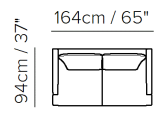

■ Vers. 009

■ Vers. 009

■ Vers. 009

SCHEMATICS

009

009

005

005

NOTES

- Tight Seat Cushion (the seat cushions of the models are fixed to the frame)
- Back Cushion Zippered (the back cushion is attached to the frame through a zipper)
- Wood Frame
- Without Feet Assembled (the feet will be in a bag inside the package)
- Plastic Wrap (the model will be wrapped in a plastic bag)
- Feet available in metal finishings 77 (Glossy Chromed) / 78 (Black Chrome)
- Feet height 21,0 cm