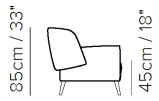

■ Vers. 009

■ Vers. 009

■ Vers. 009

SCHEMATICS

009

009

005

005

The models need to be dressed on a regular basis to maintain their appearance and the wrinkles should not be considered as a manufacturing defect, but a natural characteristic of the product.

NOTES

- Meeting is the leitmotif of the sofa Leuca. Headboard and seat are skillfully and originally intersected, supported by conical brushed metal feet. Plays of harmonic geometries and alternating shapes characterise this compact and gritty furnishing piece without compromising on comfort, guaranteed by large cushions on the back. Leuca is available both in leather and fabric.
- Feet height 18,0 cm