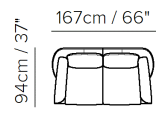

■ Vers. 009

■ Vers. 009

■ Vers. 009

SCHEMATICS

009

009

005

005

The models need to be dressed on a regular basis to maintain their appearance and the wrinkles should not be considered as a manufacturing defect, but a natural characteristic of the product.

NOTES

- Meeting is the leitmotif of the sofa Leuca. Headboard and seat are skillfully and originally intersected, supported by conical brushed metal feet. Plays of harmonic geometries and alternating shapes characterise this compact and gritty furnishing piece without compromising on comfort, guaranteed by large cushions on the back. Leuca is available both in leather and fabric.
- Feet height 18,0 cm