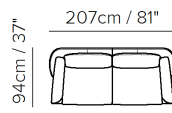

■ Vers. 009

■ Vers. 009

■ Vers. 009

SCHEMATICS

009

009

005

005

The models need to be dressed on a regular basis to maintain their appearance and the wrinkles should not be considered as a manufacturing defect, but a natural characteristic of the product.

NOTES

- Meeting is the leitmotif of the sofa Leuca. Headboard and seat are skillfully and originally intersected, supported by conical brushed metal feet. Plays of harmonic geometries and alternating shapes characterise this compact and gritty furnishing piece without compromising on comfort, guaranteed by large cushions on the back. Leuca is available both in leather and fabric.
- Feet height 18,0 cm