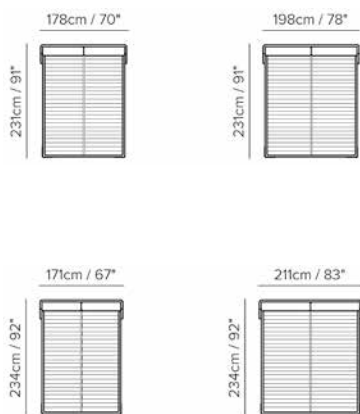

Here are some suggested arrangements.