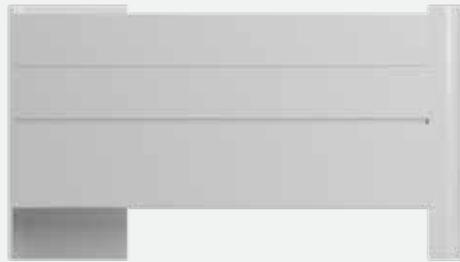

fenice

Bedside tables from the **Fenice** collection. Fine design watches over you.

Fenice bedside table shown in a chalk-white glossy lacquered finish.

Bernhardt & Vella An alliance forged in Milan in 2008 which pools the wide experience and fervid creativity of Ellen Bernhardt and Paola Vella. Their diverse background embraces a broad sweep of design areas and bears witness to an unusual depth of professional knowledge, ranging from industrial product design and visual communication to interior decor.

fenice

Asymmetry, breeziness and formal restraint. A dream of a chest of drawers.

Fenice chest of drawers shown in a chalk-white glossy lacquered finish.