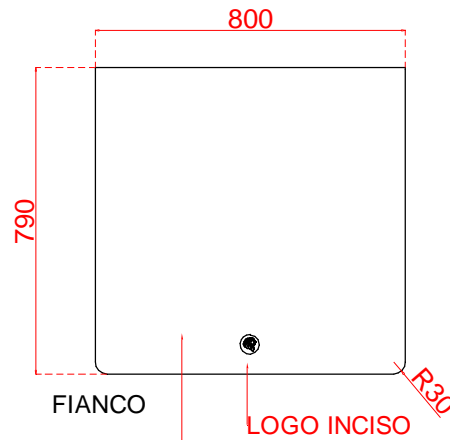

**giorgio collection** LUXURY EXPERIENCE  
MADE IN ITALY

serie INFINITY

DESK

VISTA ASSIEME

data	
agg.	
art. 3880	

GAMBE IN METALLO