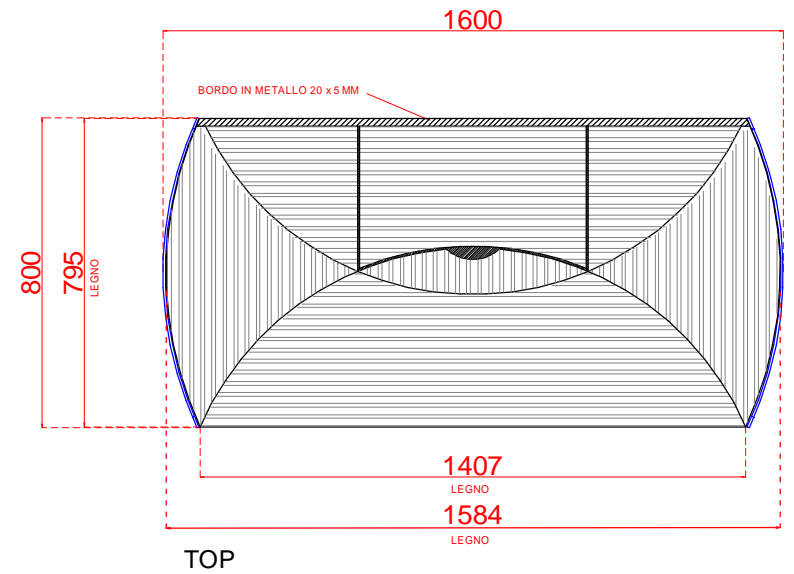

**giorgio collection** LUXURY EXPERIENCE  
MADE IN ITALY

serie INFINITY

DESK

VISTA ASSIEME

data	
agg.	
art. 3880	

GAMBE IN METALLO