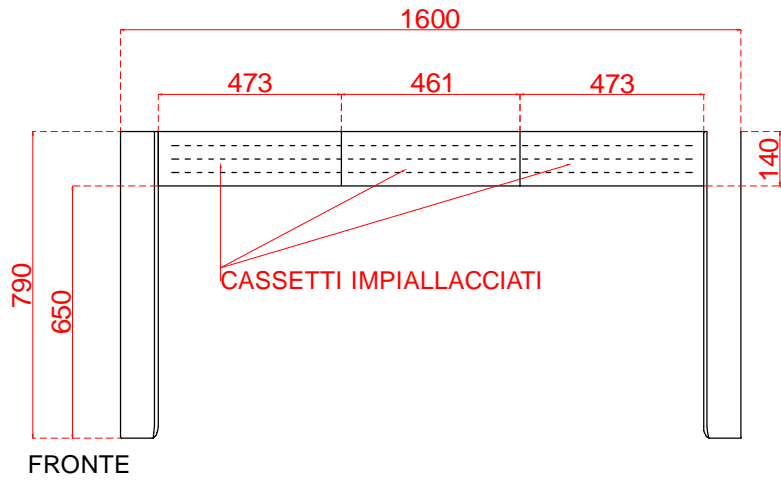

**giorgio collection** LUXURY EXPERIENCE  
MADE IN ITALY

serie INFINITY

DESK

VISTA ASSIEME

data	
agg.	
art. 3880	

GAMBE IN METALLO