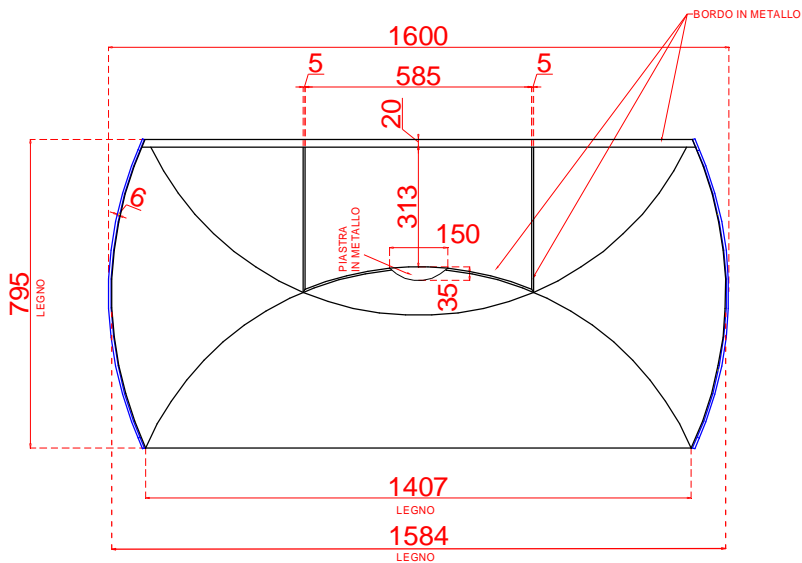

**giorgio collection** LUXURY EXPERIENCE  
MADE IN ITALY

serie INFINITY

DESK

VISTA ASSIEME

data	
agg.	
art. 3880	

GAMBE IN METALLO