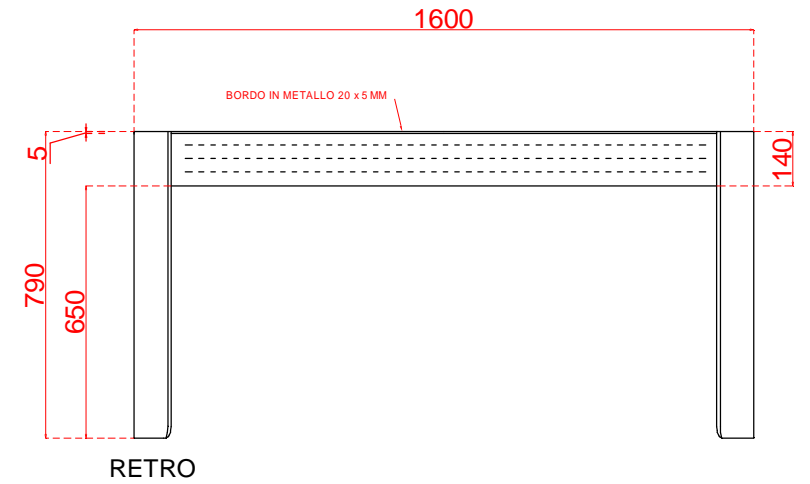

**giorgio collection** LUXURY EXPERIENCE  
MADE IN ITALY

serie INFINITY

DESK

VISTA ASSIEME

data	
agg.	
art. 3880	

GAMBE IN METALLO