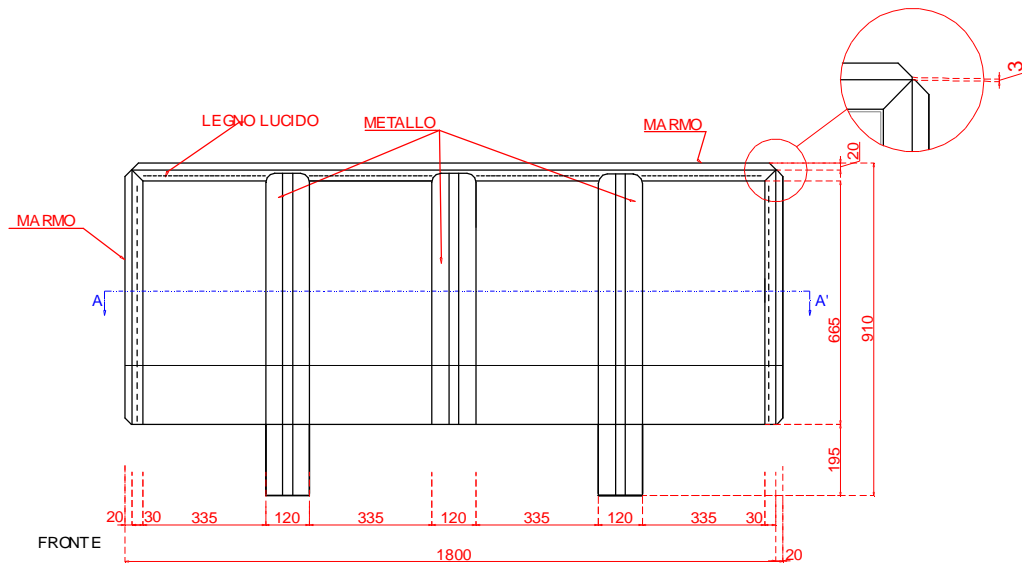

 giorgio collection LUXURY EXPERIENCE <small>MADE IN ITALY</small>	data 02/03/2020
	agg.
serie MIRAGE	art. 3810
BUFFET	

 giorgio collection LUXURY EXPERIENCE <small>MADE IN ITALY</small>	data 23/06/2020
	agg. art. 3810/80
serie MIRAGE	
SMALL BUFFET	