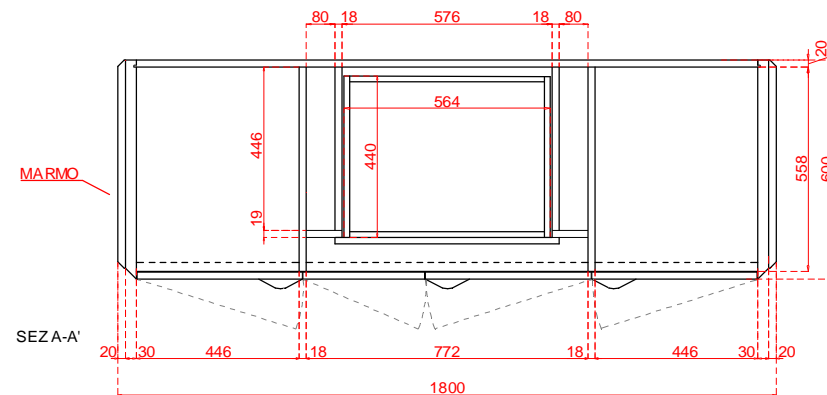

 giorgio collection LUXURY EXPERIENCE <small>MADE IN ITALY</small>	data 02/03/2020
	agg.
serie MIRAGE	art. 3810
BUFFET	

 giorgio collection LUXURY EXPERIENCE <small>MADE IN ITALY</small>	data 23/06/2020
	agg. art. 3810/80
serie MIRAGE	
SMALL BUFFET	