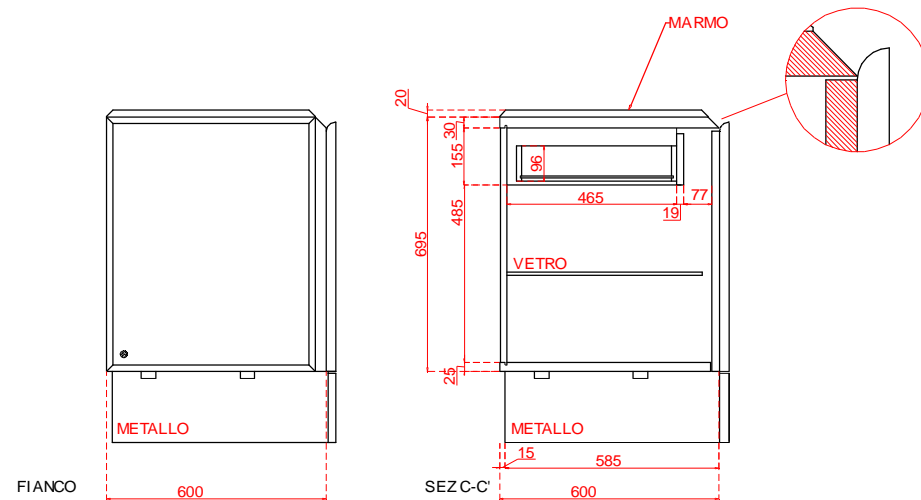

 giorgio collection LUXURY EXPERIENCE <small>MADE IN ITALY</small>	data 02/03/2020
	agg.
serie MIRAGE	art. 3810
BUFFET	

 giorgio collection LUXURY EXPERIENCE <small>MADE IN ITALY</small>	data 23/06/2020
	agg. art. 3810/80
serie MIRAGE	
SMALL BUFFET	