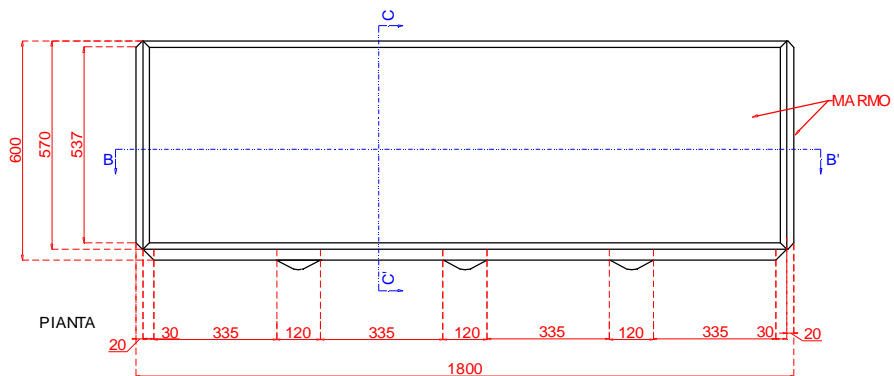

 giorgio collection LUXURY EXPERIENCE <small>MADE IN ITALY</small>	data 02/03/2020
	agg.
serie MIRAGE	art. 3810
BUFFET	

 giorgio collection LUXURY EXPERIENCE <small>MADE IN ITALY</small>	data 23/06/2020
	agg. art. 3810/80
serie MIRAGE	
SMALL BUFFET	