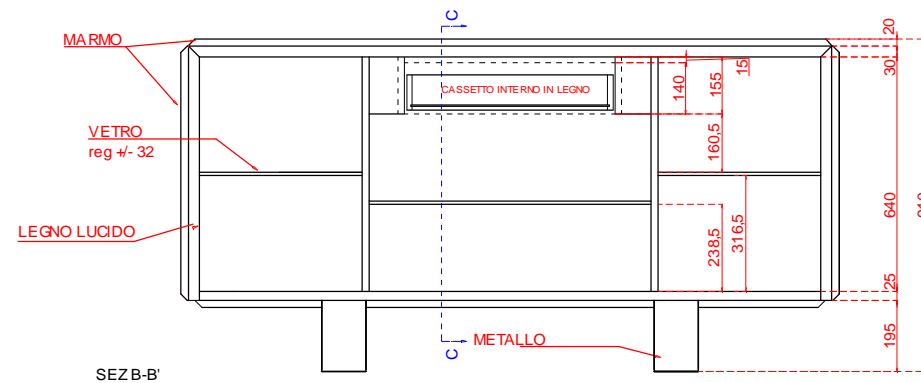

 giorgio collection LUXURY EXPERIENCE <small>MADE IN ITALY</small>	data 02/03/2020
	agg.
serie MIRAGE	art. 3810
BUFFET	

 giorgio collection LUXURY EXPERIENCE <small>MADE IN ITALY</small>	data 23/06/2020
	agg. art. 3810/80
serie MIRAGE	
SMALL BUFFET	