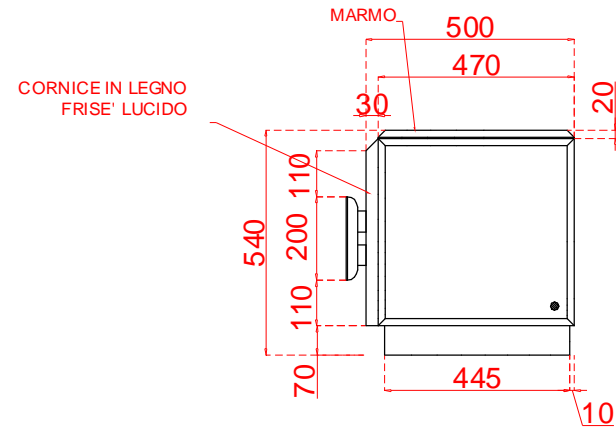

| | |
|---|--------------------|
|  giorgio collection LUXURY EXPERIENCE <small>MADE IN ITALY</small> | data 10/09/2020 |
| | agg. |
| serie MIRAGE | art. 380/40 |
| TV UNIT | |

SEZIONE A-A

| | |
|---|--------------------|
|  giorgio collection LUXURY EXPERIENCE <small>MADE IN ITALY</small> | data 10/09/2020 |
| | agg. |
| serie MIRAGE | art. 380/45 |
| SMALL TV UNIT | |