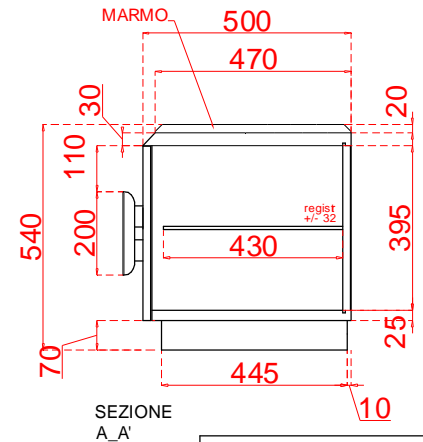

| | |
|---|--------------------|
|  giorgio collection LUXURY EXPERIENCE <small>MADE IN ITALY</small> | data 10/09/2020 |
| | agg. |
| serie MIRAGE | art. 380/40 |
| TV UNIT | |

SEZIONE A-A

| | |
|---|--------------------|
|  giorgio collection LUXURY EXPERIENCE <small>MADE IN ITALY</small> | data 10/09/2020 |
| | agg. |
| serie MIRAGE | art. 380/45 |
| SMALL TV UNIT | |