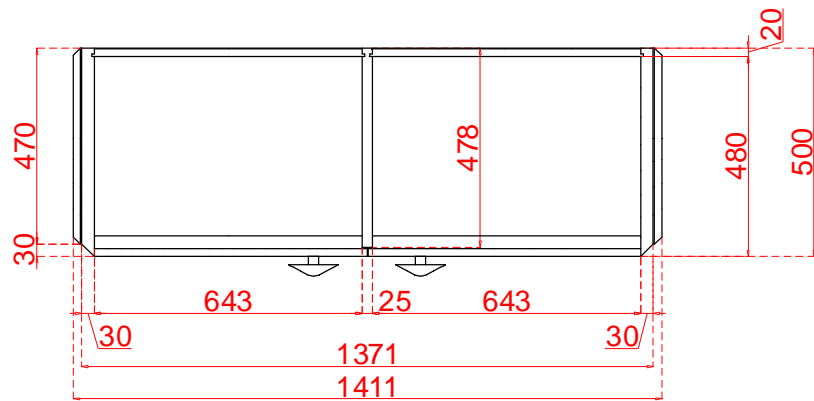

| | |
|---|--------------------|
|  giorgio collection LUXURY EXPERIENCE <small>MADE IN ITALY</small> | data 10/09/2020 |
| | agg. |
| serie MIRAGE | art. 380/40 |
| TV UNIT | |

SEZIONE A-A

| | |
|---|--------------------|
|  giorgio collection LUXURY EXPERIENCE <small>MADE IN ITALY</small> | data 10/09/2020 |
| | agg. |
| serie MIRAGE | art. 380/45 |
| SMALL TV UNIT | |