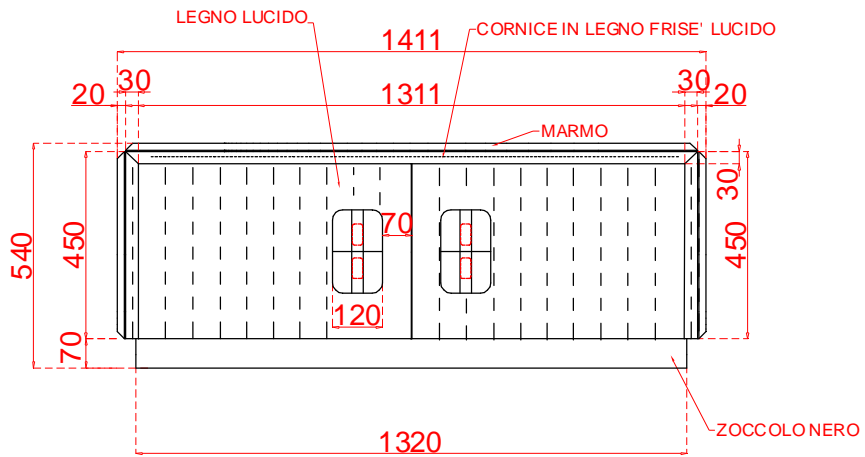

| | |
|---|--------------------|
|  giorgio collection LUXURY EXPERIENCE <small>MADE IN ITALY</small> | data 10/09/2020 |
| | agg. |
| serie MIRAGE | art. 380/40 |
| TV UNIT | |

SEZIONE A-A

| | |
|---|--------------------|
|  giorgio collection LUXURY EXPERIENCE <small>MADE IN ITALY</small> | data 10/09/2020 |
| | agg. |
| serie MIRAGE | art. 380/45 |
| SMALL TV UNIT | |