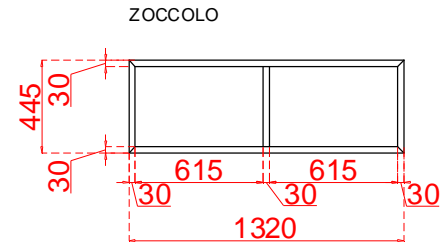

| | |
|---|--------------------|
|  giorgio collection LUXURY EXPERIENCE <small>MADE IN ITALY</small> | data 10/09/2020 |
| | agg. |
| serie MIRAGE | art. 380/40 |
| TV UNIT | |

SEZIONE A-A

| | |
|---|--------------------|
|  giorgio collection LUXURY EXPERIENCE <small>MADE IN ITALY</small> | data 10/09/2020 |
| | agg. |
| serie MIRAGE | art. 380/45 |
| SMALL TV UNIT | |