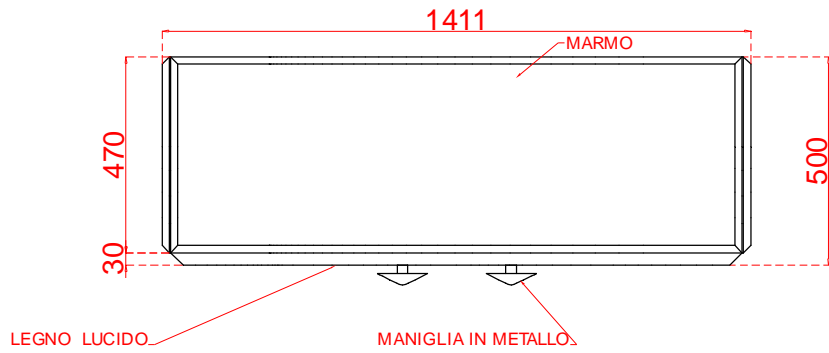

| | |
|---|--------------------|
|  giorgio collection LUXURY EXPERIENCE <small>MADE IN ITALY</small> | data 10/09/2020 |
| | agg. |
| serie MIRAGE | art. 380/40 |
| TV UNIT | |

SEZIONE A-A

| | |
|---|--------------------|
|  giorgio collection LUXURY EXPERIENCE <small>MADE IN ITALY</small> | data 10/09/2020 |
| | agg. |
| serie MIRAGE | art. 380/45 |
| SMALL TV UNIT | |