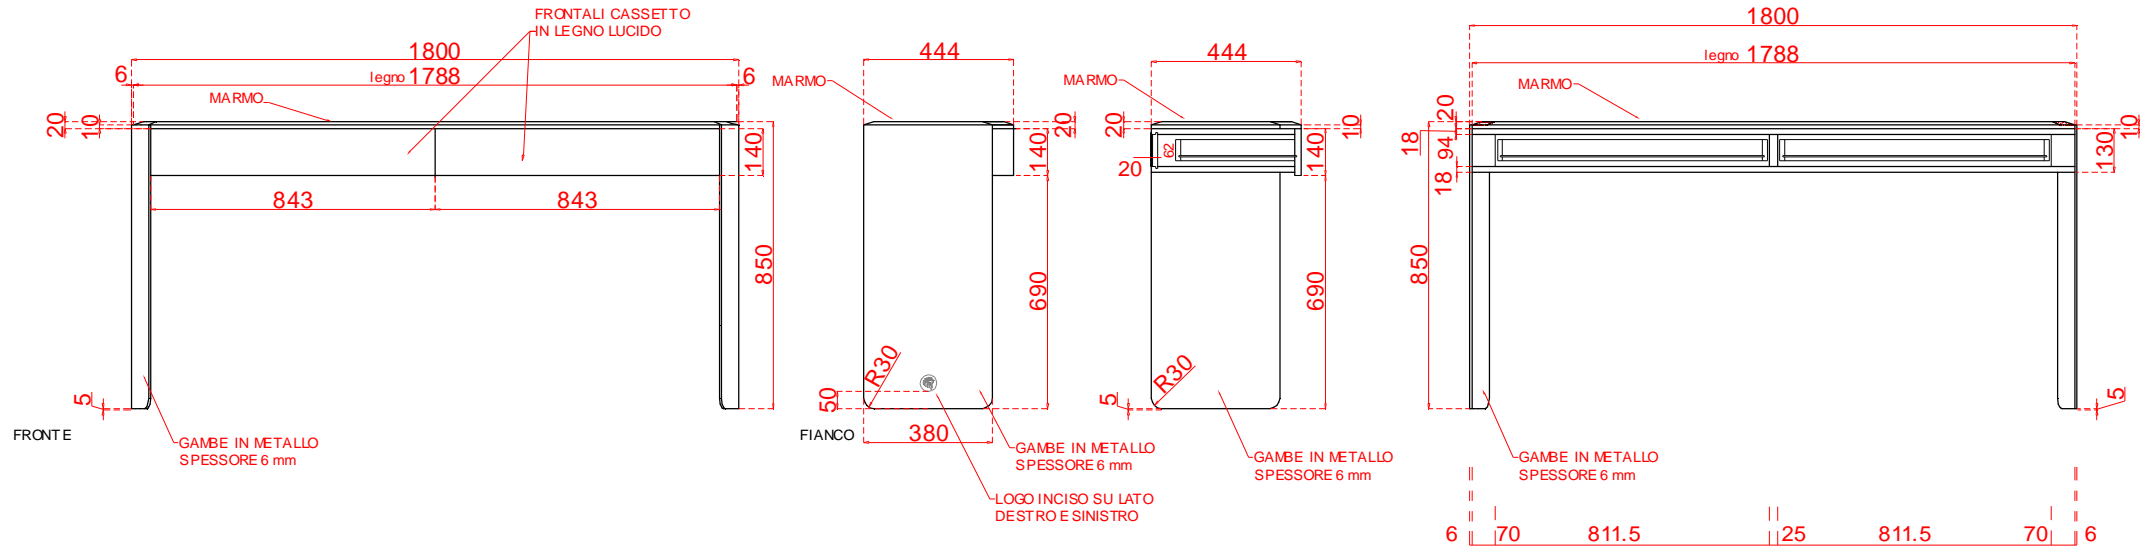

 <b>giorgio</b> <b>collection</b>	data 02/03/2020
	LUXURY EXPERIENCE MADE IN ITALY
serie MIRAGE	art. 380/48
CONSOLE	

PIANTA

PIANTA

 LUXURY EXPERIENCE MADE IN ITALY	data 11/06/2020
	agg.
serie MIRAGE	art. 380/58
CONSOLE L cm 140	