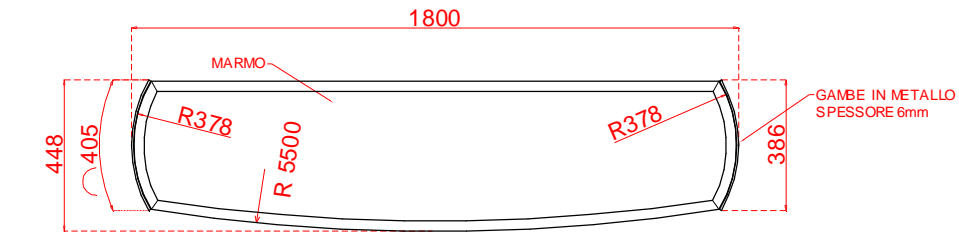

 <b>giorgio</b> <b>collection</b>	data 02/03/2020
	LUXURY EXPERIENCE MADE IN ITALY
serie MIRAGE	art. 380/48
CONSOLE	

PIANTA

PIANTA

 LUXURY EXPERIENCE MADE IN ITALY	data 11/06/2020
	agg.
serie MIRAGE	art. 380/58
CONSOLE L cm 140	