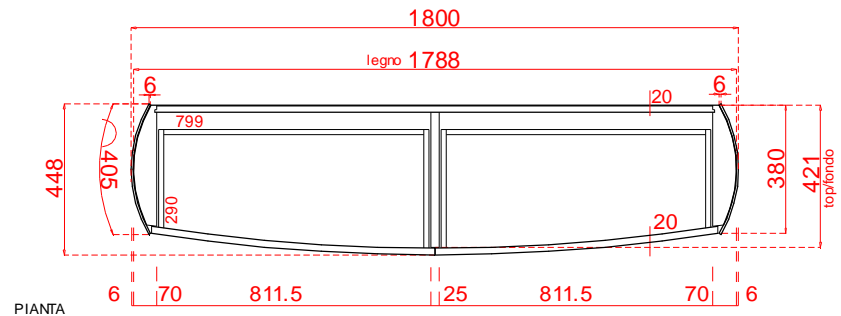

 <b>giorgio</b> <b>collection</b>	data 02/03/2020
	LUXURY EXPERIENCE MADE IN ITALY
serie MIRAGE	art. 380/48
CONSOLE	

PIANTA

PIANTA

 LUXURY EXPERIENCE MADE IN ITALY	data 11/06/2020
	agg.
serie MIRAGE	art. 380/58
CONSOLE L cm 140	