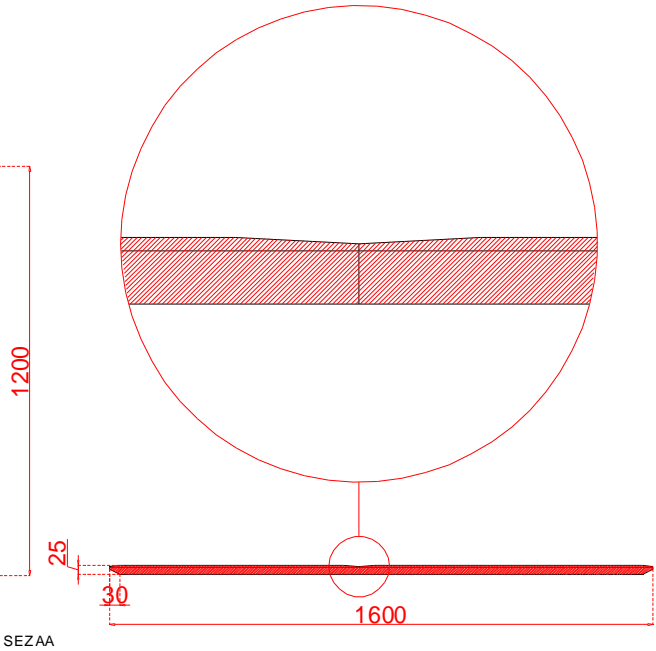

 <b>giorgio collection</b> LUXURY EXPERIENCE <small>MADE IN ITALY</small>	data 02/03/2020
	agg.
serie MIRAGE	art. 3860
SPECCHIERA RETTANGOLARE	

 <b>giorgio</b> <b>collection</b>	LUXURY EXPERIENCE <small>MADE IN ITALY</small>	data 02/03/2020
		agg.
serie MIRAGE		art. 3862
SPECCHIERA TONDA		