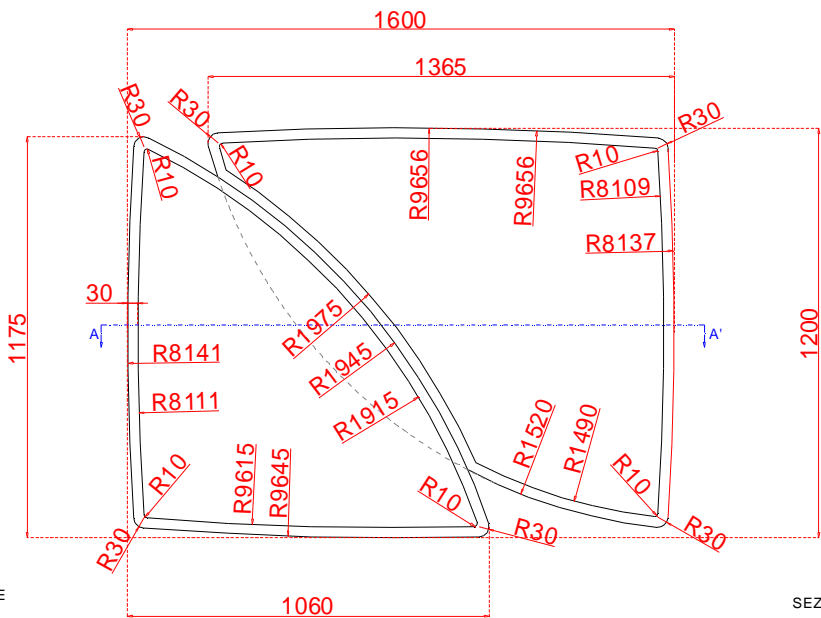

 <b>giorgio collection</b> LUXURY EXPERIENCE <small>MADE IN ITALY</small>	data 02/03/2020
	agg.
serie MIRAGE	art. 3860
SPECCHIERA RETTANGOLARE	

 <b>giorgio</b> <b>collection</b>	LUXURY EXPERIENCE <small>MADE IN ITALY</small>	data 02/03/2020
		agg.
serie MIRAGE		art. 3862
SPECCHIERA TONDA		