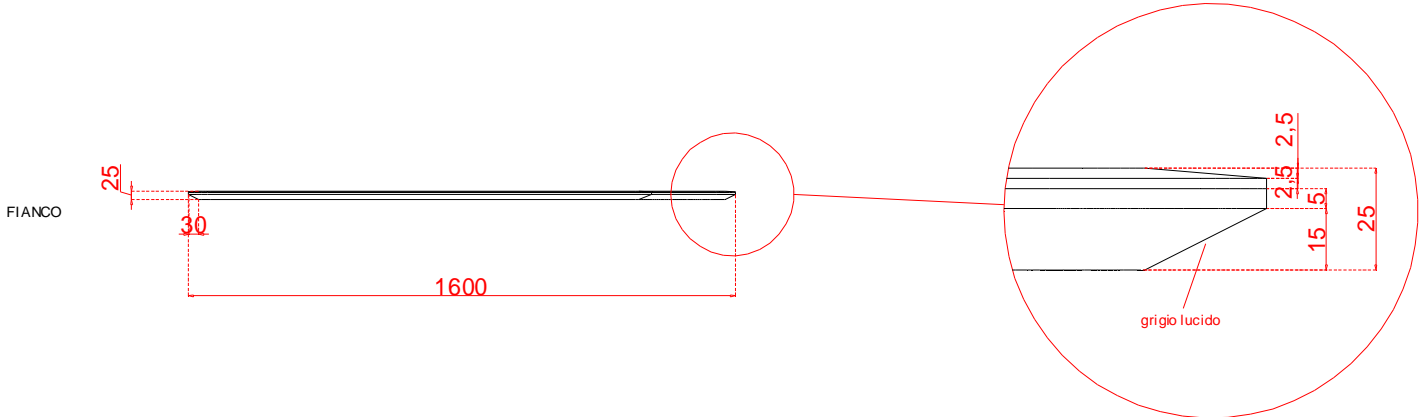

 <b>giorgio collection</b> LUXURY EXPERIENCE <small>MADE IN ITALY</small>	data 02/03/2020
	agg.
serie MIRAGE	art. 3860
SPECCHIERA RETTANGOLARE	

 <b>giorgio</b> <b>collection</b>	LUXURY EXPERIENCE <small>MADE IN ITALY</small>	data 02/03/2020
		agg.
serie MIRAGE		art. 3862
SPECCHIERA TONDA		