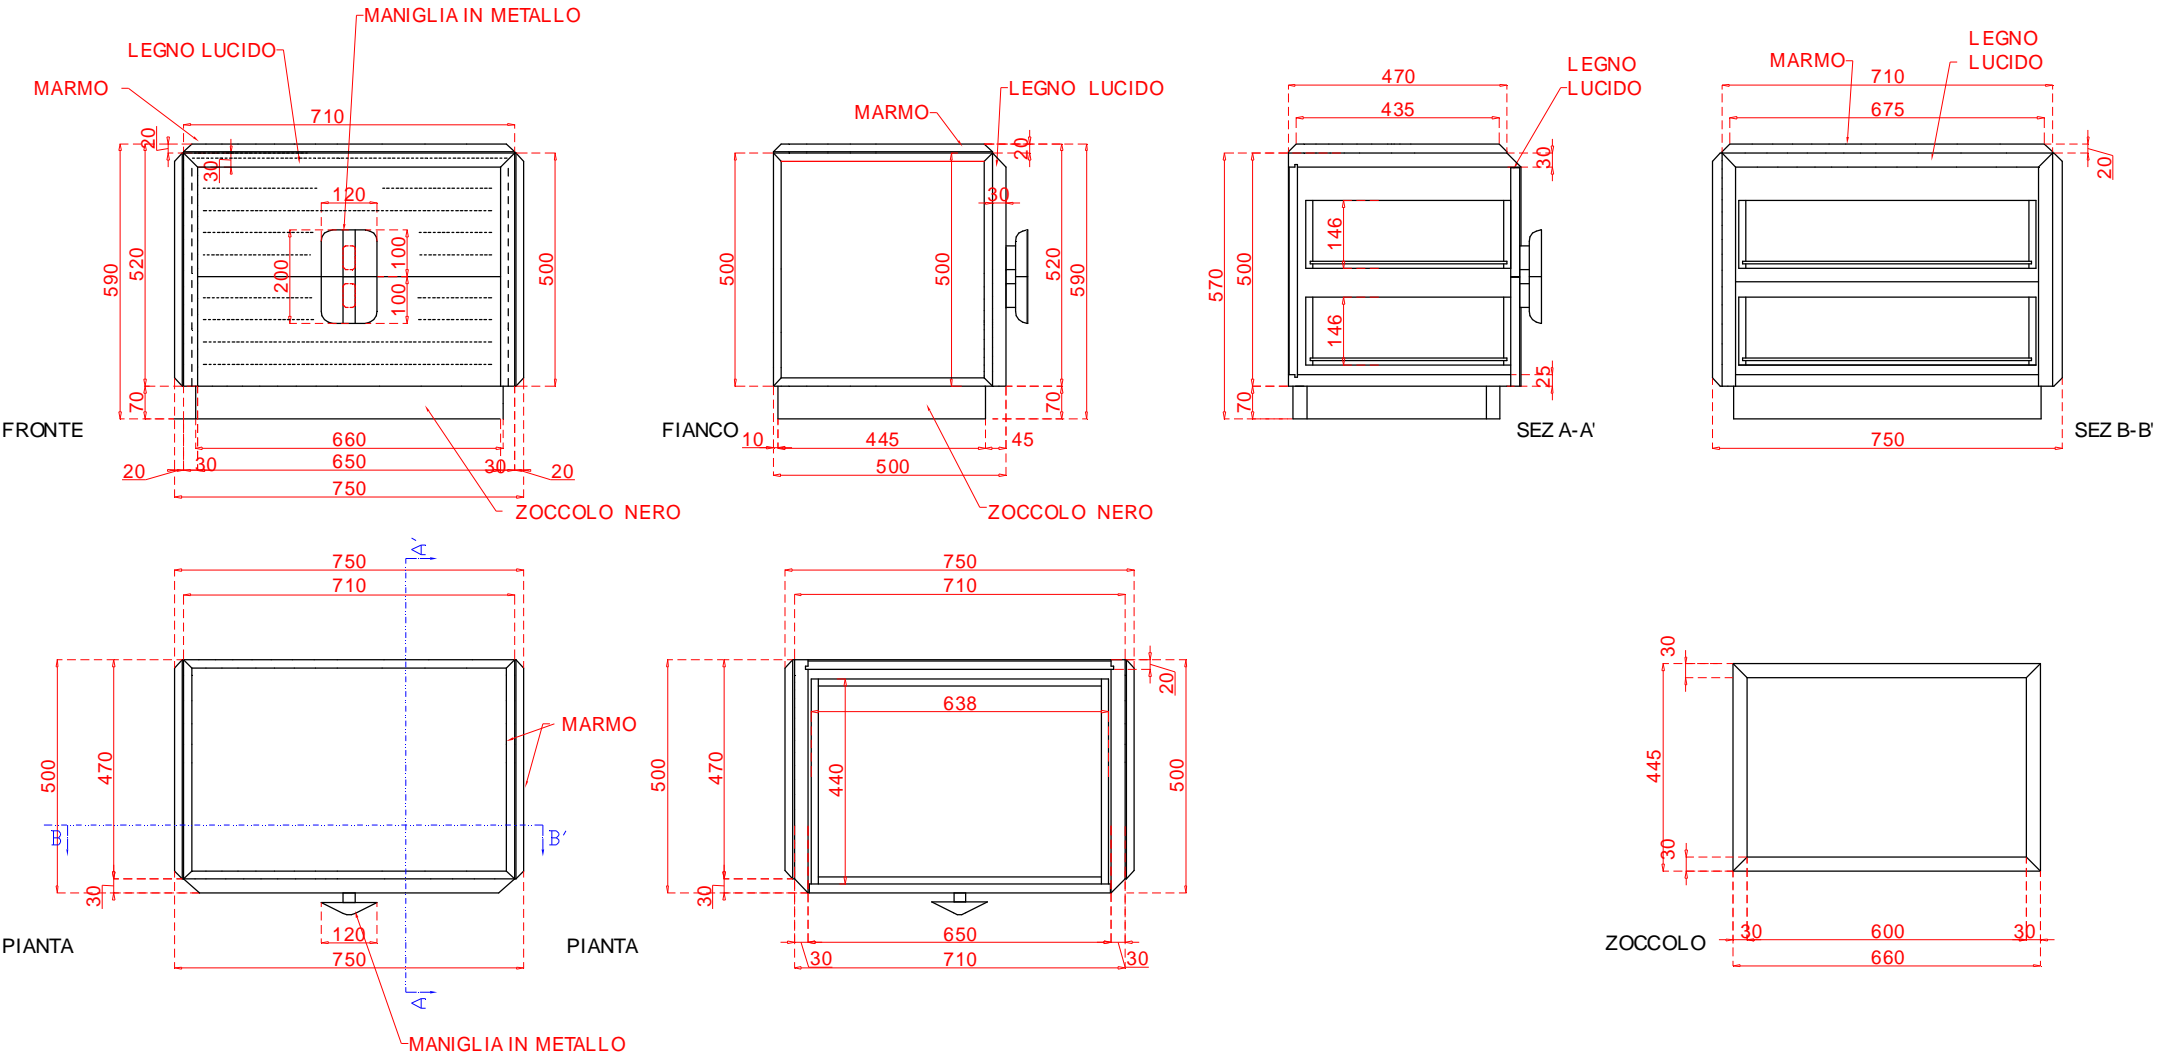

 giorgio collection LUXURY EXPERIENCE <small>MADE IN ITALY</small>	data 10/09/2020
	agg.
serie MIRAGE	art. 3830
COMODINO RETTANGOLARE	

 giorgio collection	data 10/09/2020
	LUXURY EXPERIENCE MADE IN ITALY
serie MIRAGE	agg.
art. 3837	
COMODINO TONDO	