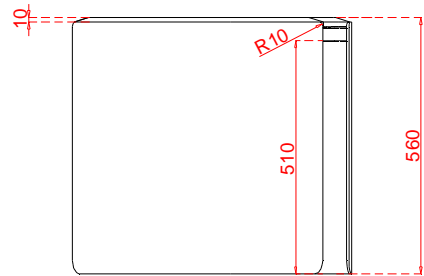

 giorgio collection	data 21/07/2020
	LUXURY EXPERIENCE <small>MADE IN ITALY</small>
serie MIRAGE	art. 380/60
COCKTAIL TONDO D cm 120	

FRONTE

FIANCO

PROSPETTIVA

PIANTA

 giorgio collection	data 21/07/2020
	LUXURY EXPERIENCE <small>MADE IN ITALY</small>
serie MIRAGE	agg.
art. 380/44	
COCKTAIL TONDO D cm 65	