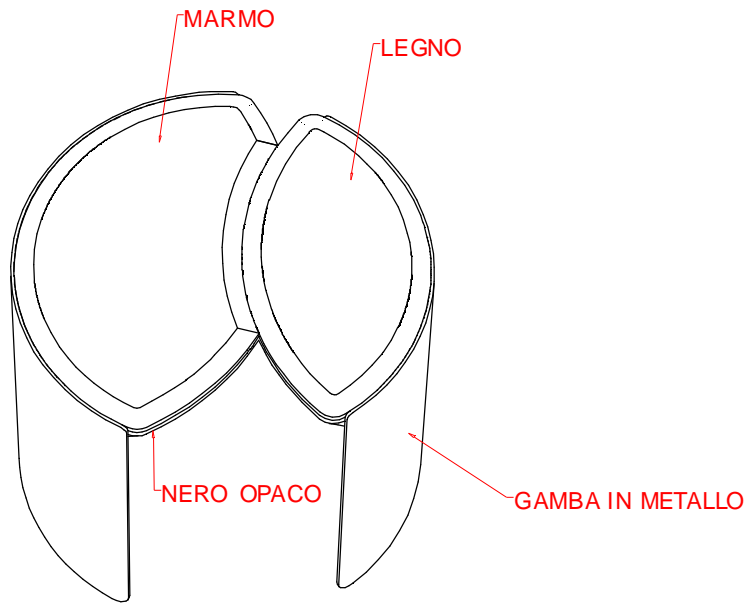

 giorgio collection	data 21/07/2020
	LUXURY EXPERIENCE <small>MADE IN ITALY</small>
serie MIRAGE	art. 380/60
COCKTAIL TONDO D cm 120	

FRONTE

FIANCO

PROSPETTIVA

PIANTA

 giorgio collection	data 21/07/2020
	LUXURY EXPERIENCE <small>MADE IN ITALY</small>
serie MIRAGE	agg.
art. 380/44	
COCKTAIL TONDO D cm 65	