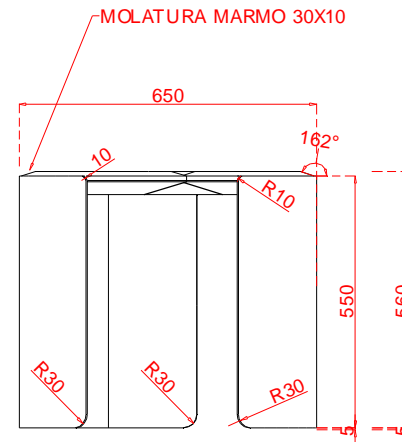

 giorgio collection	data 21/07/2020
	LUXURY EXPERIENCE <small>MADE IN ITALY</small>
serie MIRAGE	art. 380/60
COCKTAIL TONDO D cm 120	

FRONTE

FIANCO

PROSPETTIVA

PIANTA

 giorgio collection	data 21/07/2020
	LUXURY EXPERIENCE <small>MADE IN ITALY</small>
serie MIRAGE	agg.
art. 380/44	
COCKTAIL TONDO D cm 65	