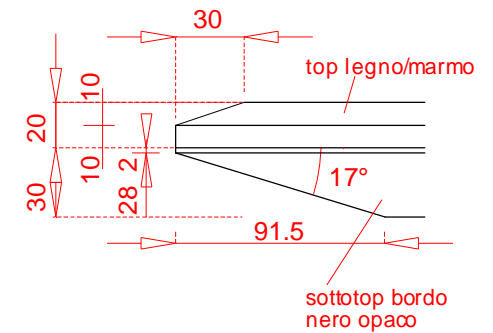

 giorgio collection	data 21/07/2020
	LUXURY EXPERIENCE <small>MADE IN ITALY</small>
serie MIRAGE	art. 380/60
COCKTAIL TONDO D cm 120	

FRONTE

FIANCO

PROSPETTIVA

PIANTA

 giorgio collection	data 21/07/2020
	LUXURY EXPERIENCE <small>MADE IN ITALY</small>
serie MIRAGE	agg.
art. 380/44	
COCKTAIL TONDO D cm 65	