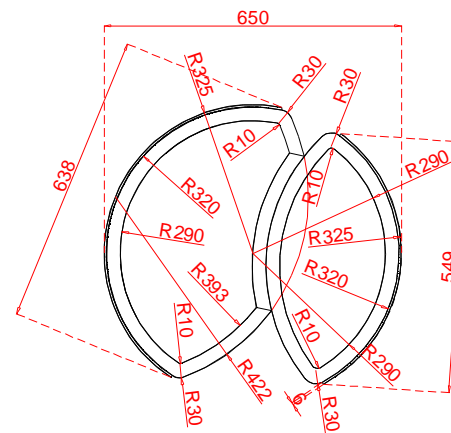

 giorgio collection	data 21/07/2020
	LUXURY EXPERIENCE <small>MADE IN ITALY</small>
serie MIRAGE	art. 380/60
COCKTAIL TONDO D cm 120	

FRONTE

FIANCO

PROSPETTIVA

PIANTA

 giorgio collection	data 21/07/2020
	LUXURY EXPERIENCE <small>MADE IN ITALY</small>
serie MIRAGE	agg.
art. 380/44	
COCKTAIL TONDO D cm 65	