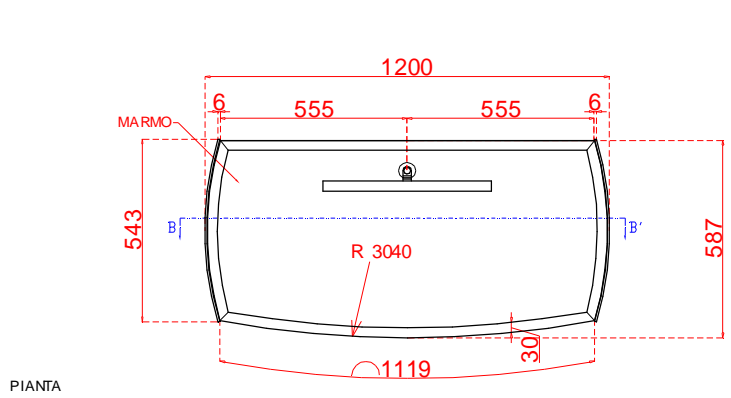

 LUXURY EXPERIENCE MADE IN ITALY	data 02/03/2020
	agg. art. 3885 art. 3885/t
serie MIRAGE 3885 VANITY DESK 3885/T VANITY DESK TOP	

 LUXURY EXPERIENCE MADE IN ITALY	data 10/07/2020
	agg.
serie MIRAGE	art. 3895
POUFF	

Ⓐ - fresata 20 x 3

TOP

fori diam 8 x spina
aggancio pann. seduta

FONDO

fori diam 8 x spina
aggancio zoccolo