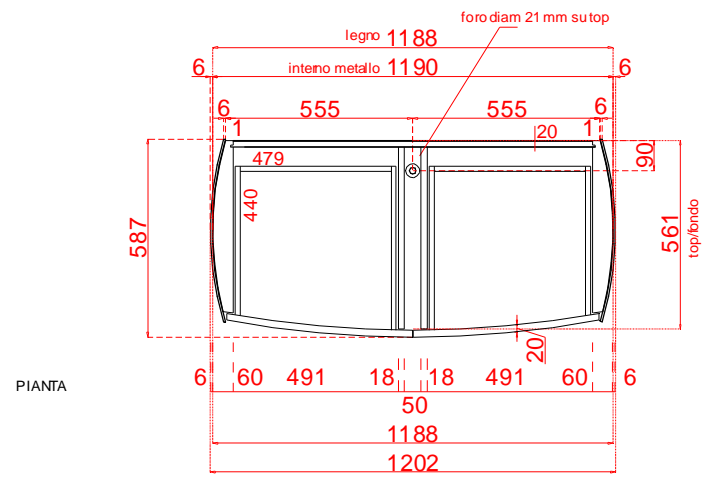

 LUXURY EXPERIENCE MADE IN ITALY	data 02/03/2020
	agg. art. 3885 art. 3885/t
serie MIRAGE 3885 VANITY DESK 3885/T VANITY DESK TOP	

 LUXURY EXPERIENCE MADE IN ITALY	data 10/07/2020
	agg.
serie MIRAGE	art. 3895
POUFF	

Ⓐ - fresata 20 x 3

TOP

fori diam 8 x spina
aggancio pann. seduta

FONDO

fori diam 8 x spina
aggancio zoccolo