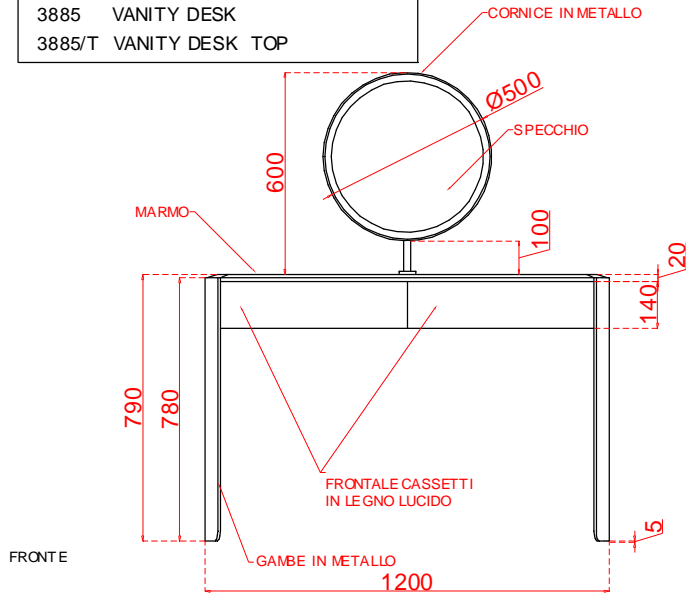

 LUXURY EXPERIENCE MADE IN ITALY	data 02/03/2020
	agg. art. 3885 art. 3885/t
serie MIRAGE 3885 VANITY DESK 3885/T VANITY DESK TOP	

 LUXURY EXPERIENCE MADE IN ITALY	data 10/07/2020
	agg.
serie MIRAGE	art. 3895
POUFF	

Ⓐ - fresata 20 x 3

TOP

fori diam 8 x spina
aggancio pann. seduta

FONDO

fori diam 8 x spina
aggancio zoccolo