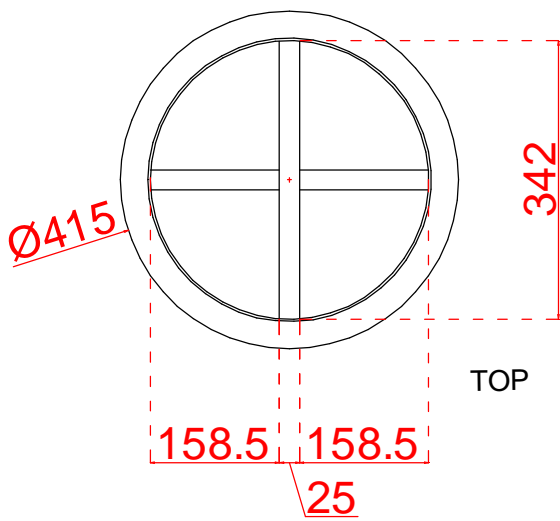

 LUXURY EXPERIENCE MADE IN ITALY	data 02/03/2020
	agg. art. 3885 art. 3885/t
serie MIRAGE 3885 VANITY DESK 3885/T VANITY DESK TOP	

 LUXURY EXPERIENCE MADE IN ITALY	data 10/07/2020
	agg.
serie MIRAGE	art. 3895
POUFF	

Ⓐ - fresata 20 x 3

TOP

fori diam 8 x spina
aggancio pann. seduta

FONDO

fori diam 8 x spina
aggancio zoccolo