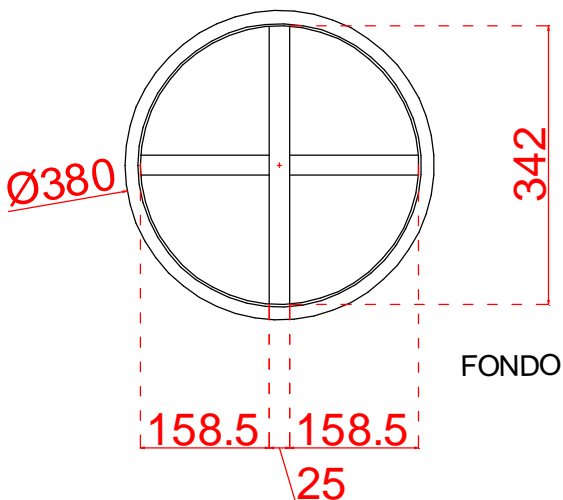

 LUXURY EXPERIENCE MADE IN ITALY	data 02/03/2020
	agg. art. 3885 art. 3885/t
serie MIRAGE 3885 VANITY DESK 3885/T VANITY DESK TOP	

 LUXURY EXPERIENCE MADE IN ITALY	data 10/07/2020
	agg.
serie MIRAGE	art. 3895
POUFF	

Ⓐ - fresata 20 x 3

TOP

fori diam 8 x spina
aggancio pann. seduta

FONDO

fori diam 8 x spina
aggancio zoccolo