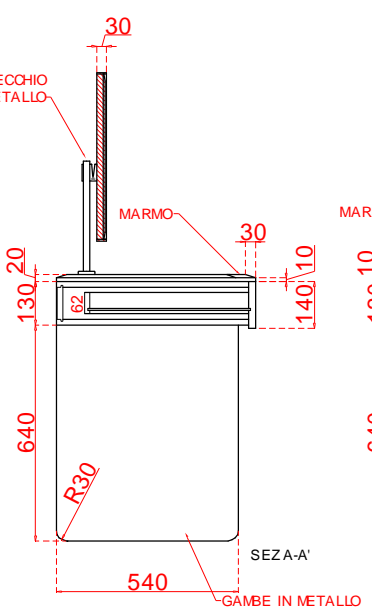

LUXURY EXPERIENCE MADE IN ITALY	data 02/03/2020
	agg. art. 3885 art. 3885/t
serie MIRAGE 3885 VANITY DESK 3885/T VANITY DESK TOP