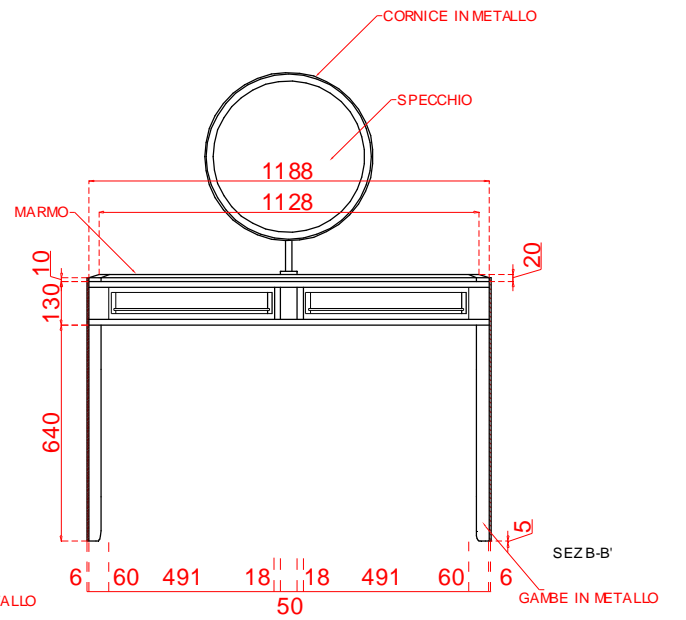

 LUXURY EXPERIENCE MADE IN ITALY	data 02/03/2020
	agg. art. 3885 art. 3885/t
serie MIRAGE 3885 VANITY DESK 3885/T VANITY DESK TOP	

 LUXURY EXPERIENCE MADE IN ITALY	data 10/07/2020
	agg.
serie MIRAGE	art. 3895
POUFF	

Ⓐ - fresata 20 x 3

TOP

fori diam 8 x spina
aggancio pann. seduta

FONDO

fori diam 8 x spina
aggancio zoccolo