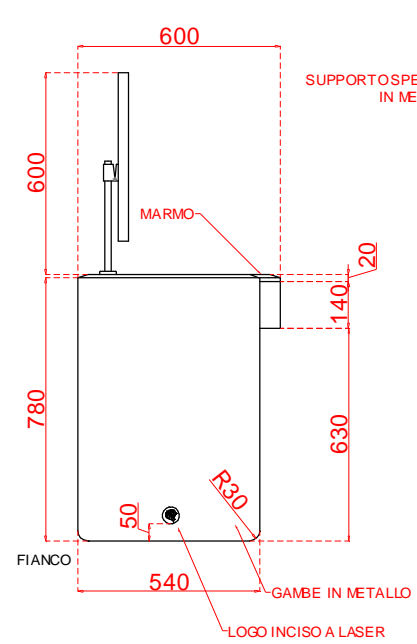

LUXURY EXPERIENCE MADE IN ITALY	data 02/03/2020
	agg. art. 3885 art. 3885/t
serie MIRAGE 3885 VANITY DESK 3885/T VANITY DESK TOP