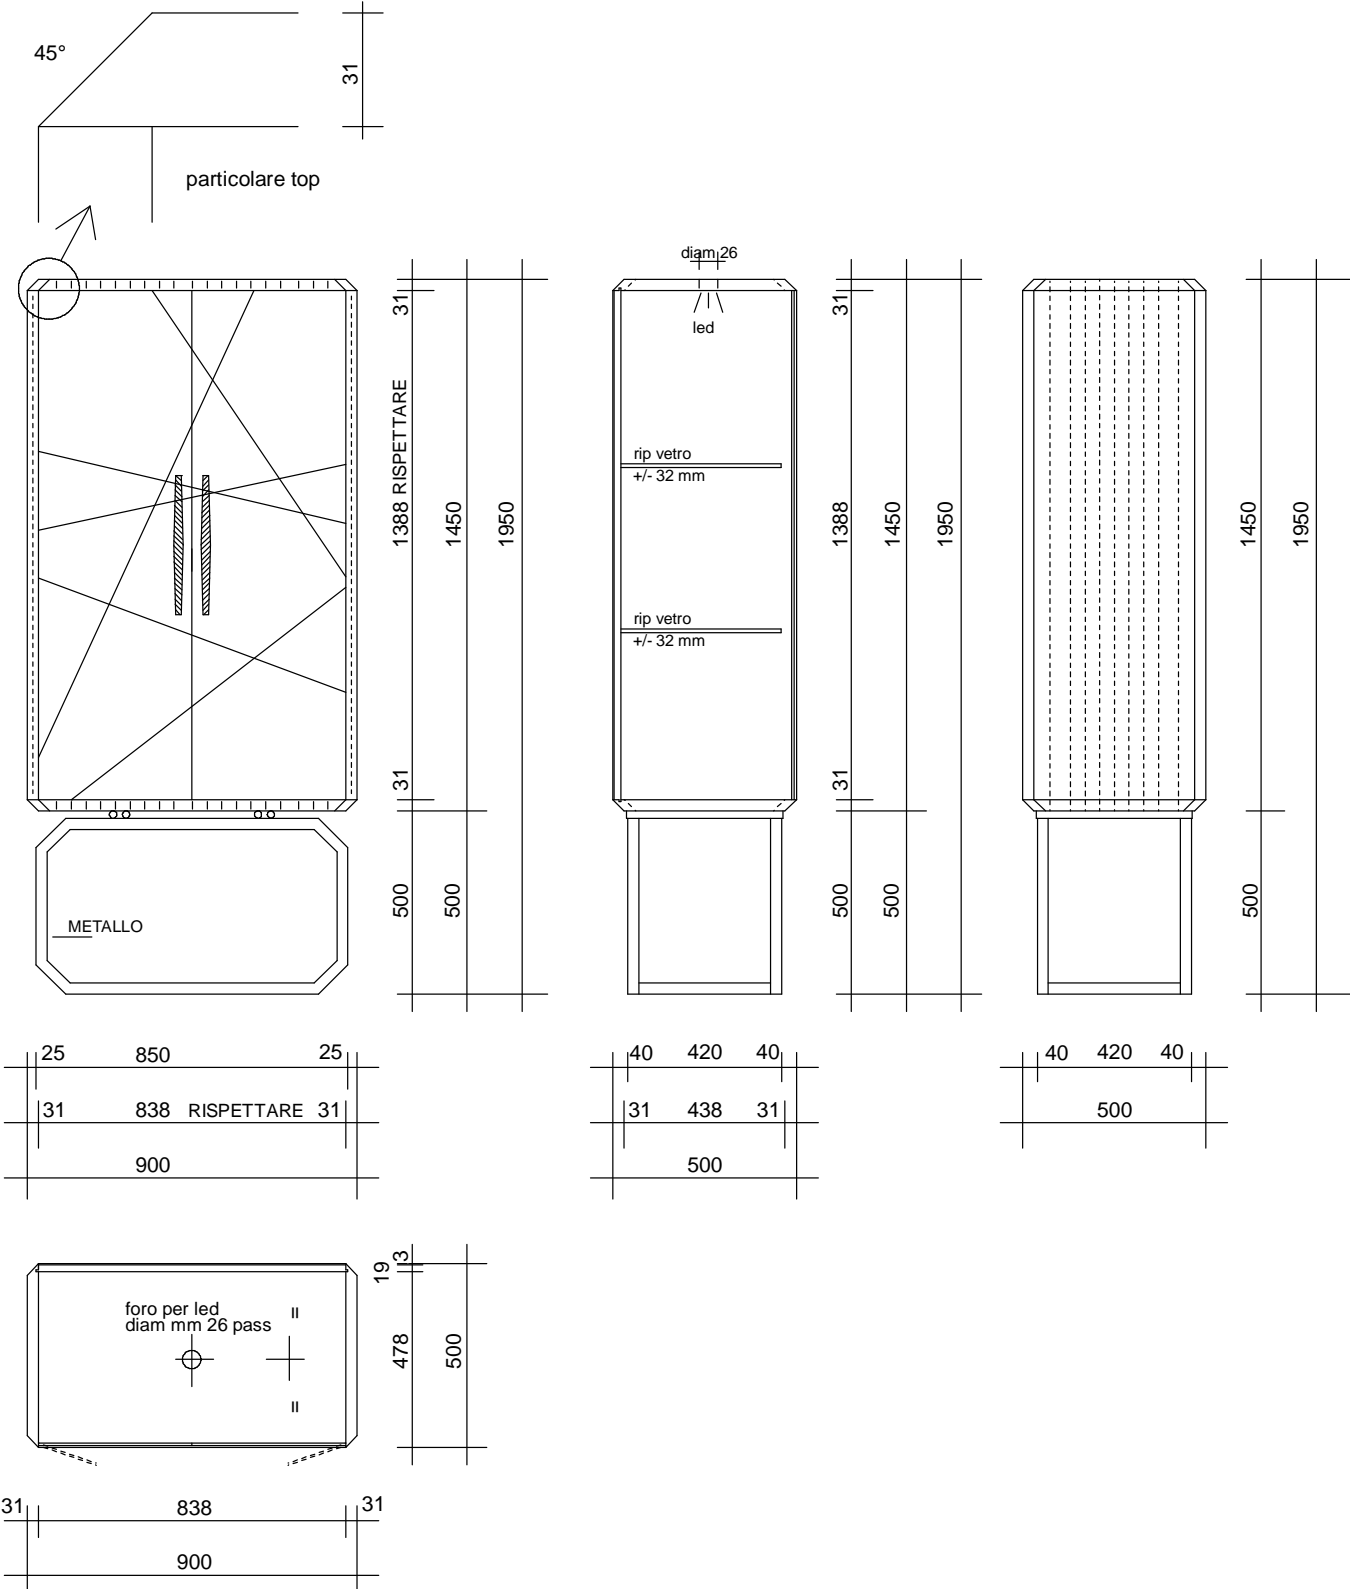

 giorgio collection® LUXURY EXPERIENCE <small>MADE IN ITALY</small>	agg.
	art. 5858
serie INFINITY GLASS DOORS SMALL VETRINE L cm 90	

----- SENSO VENA

 giorgio collection® LUXURY EXPERIENCE <small>MADE IN ITALY</small>	data
	agg.
serie INFINITY	art. 5855
GLASS DOORS VETRINE L cm 120	

----- SENSO VENA